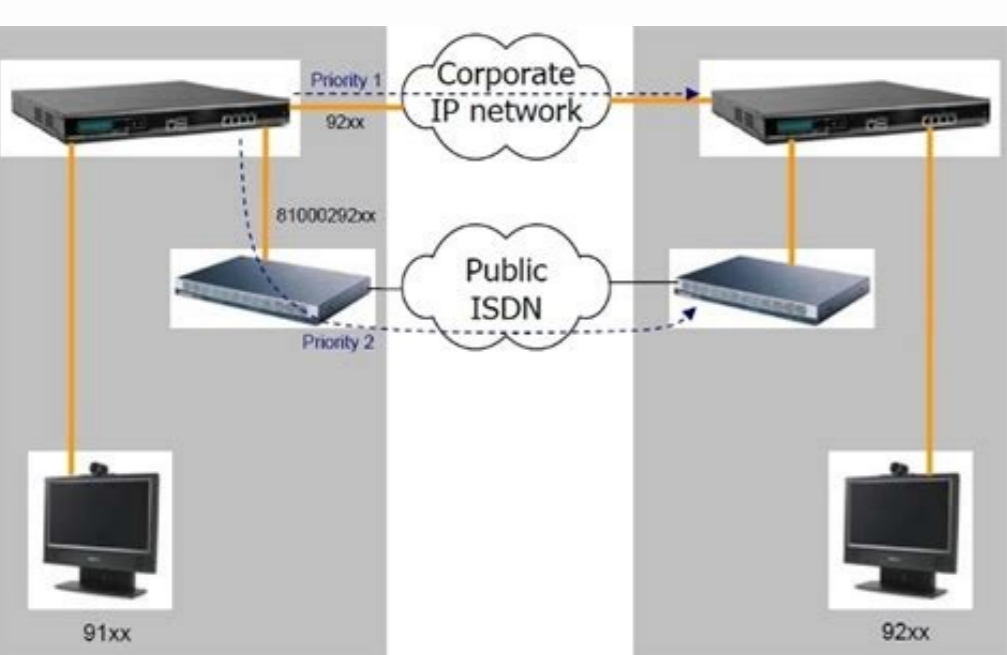

Site-to-Site VPN—Extension of classic WAN

MyShared

Cisco vtp version. Cisco vtp best practice. Cisco vtp domain. Cisco vtp version 3.

05/08/2018 · This tutorial explains basic switch configuration commands in detail with examples. Configuration and commands explained in this tutorial are essential commands to manage a Cisco switch effectively. Learn how to configure and manage a Cisco Switch step by step with this basic switch commands and configuration guide.