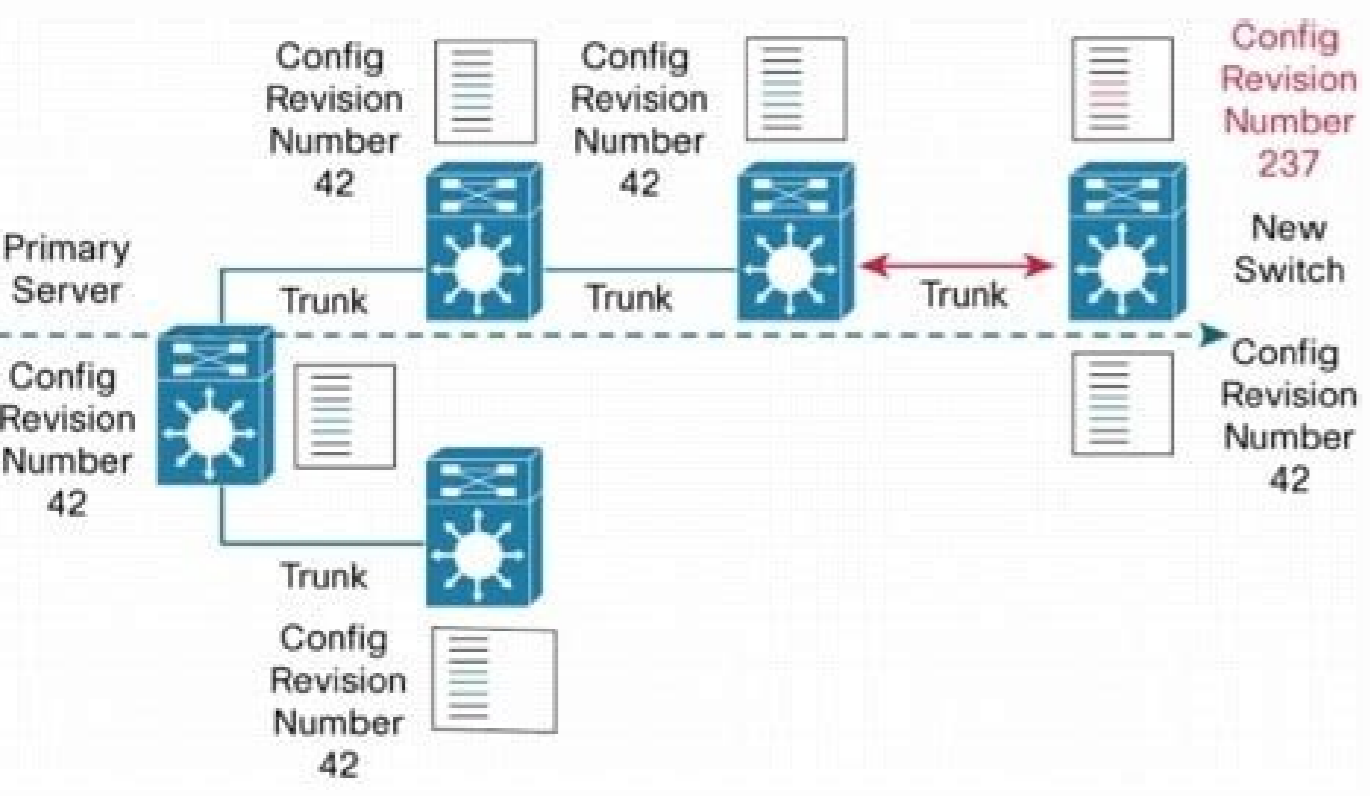

Site-to-Site VPNs

Cisco.com

Site-to-Site VPN—Extension of classic WAN

MyShared

Cisco vtp version. Cisco vtp best practice. Cisco vtp domain. Cisco vtp version 3.

05/08/2018 · This tutorial explains basic switch configuration commands in detail with examples. Configuration and commands explained in this tutorial are essential commands to manage a Cisco switch effectively. Learn how to configure and manage a Cisco Switch step by step with this basic switch commands and configuration guide.