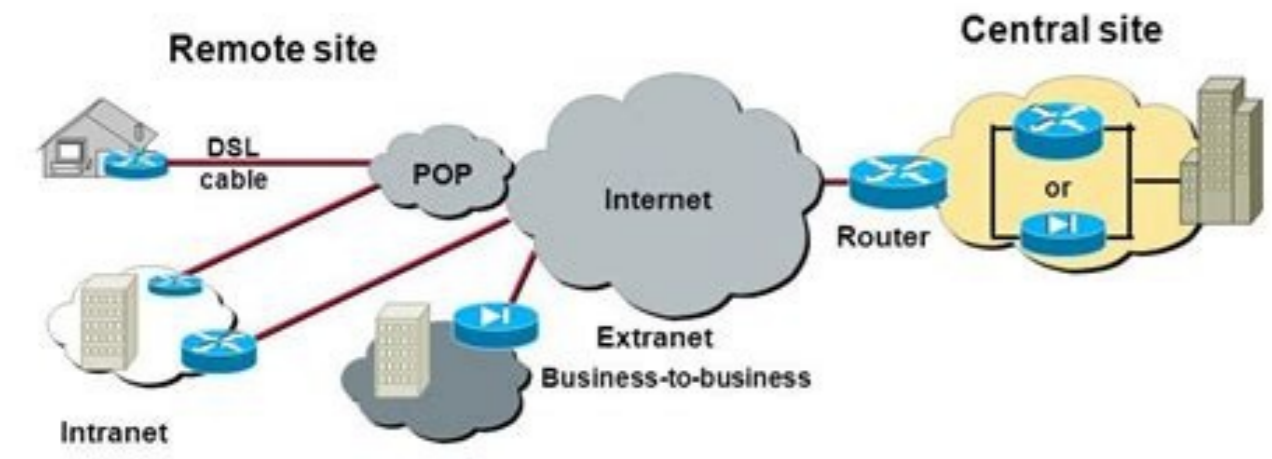

Site-to-Site VPNs

Cisco.com